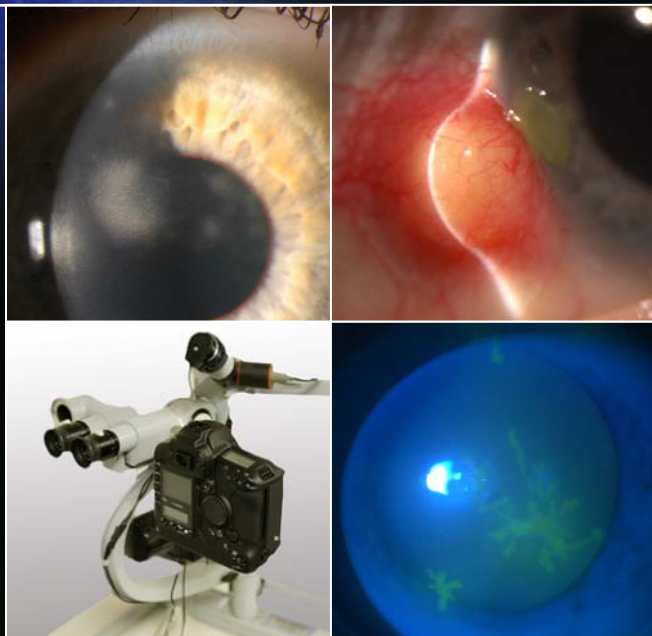

Escalon Digital Solutions

Digital Slit Lamp Imaging

The Escalon Digital Solutions Digital Slit Lamp Imaging System seamlessly captures high-resolution digital images from any photo slit lamp for documentation, presentation, and patient education.

8 Megapixel CCD Sensor

Large CCD sensor provides excellent resolution and dramatic images.

Compatible with Any Photo Slit Lamp

Mounts directly to any photo slit lamp, making it a digital image capture station in just seconds.

Easily Connects to Any Computer

Whether connecting to a network, workstation, or portable laptop computer, the IEEE1394 Firewire interface makes it easy and fast.

OphthaVision™ Software

Efficient and powerful, OphthaVision™ software gives you the power to analyze, archive, and seamlessly integrate all of your slit lamp digital images with your fundus and other diagnostic images.